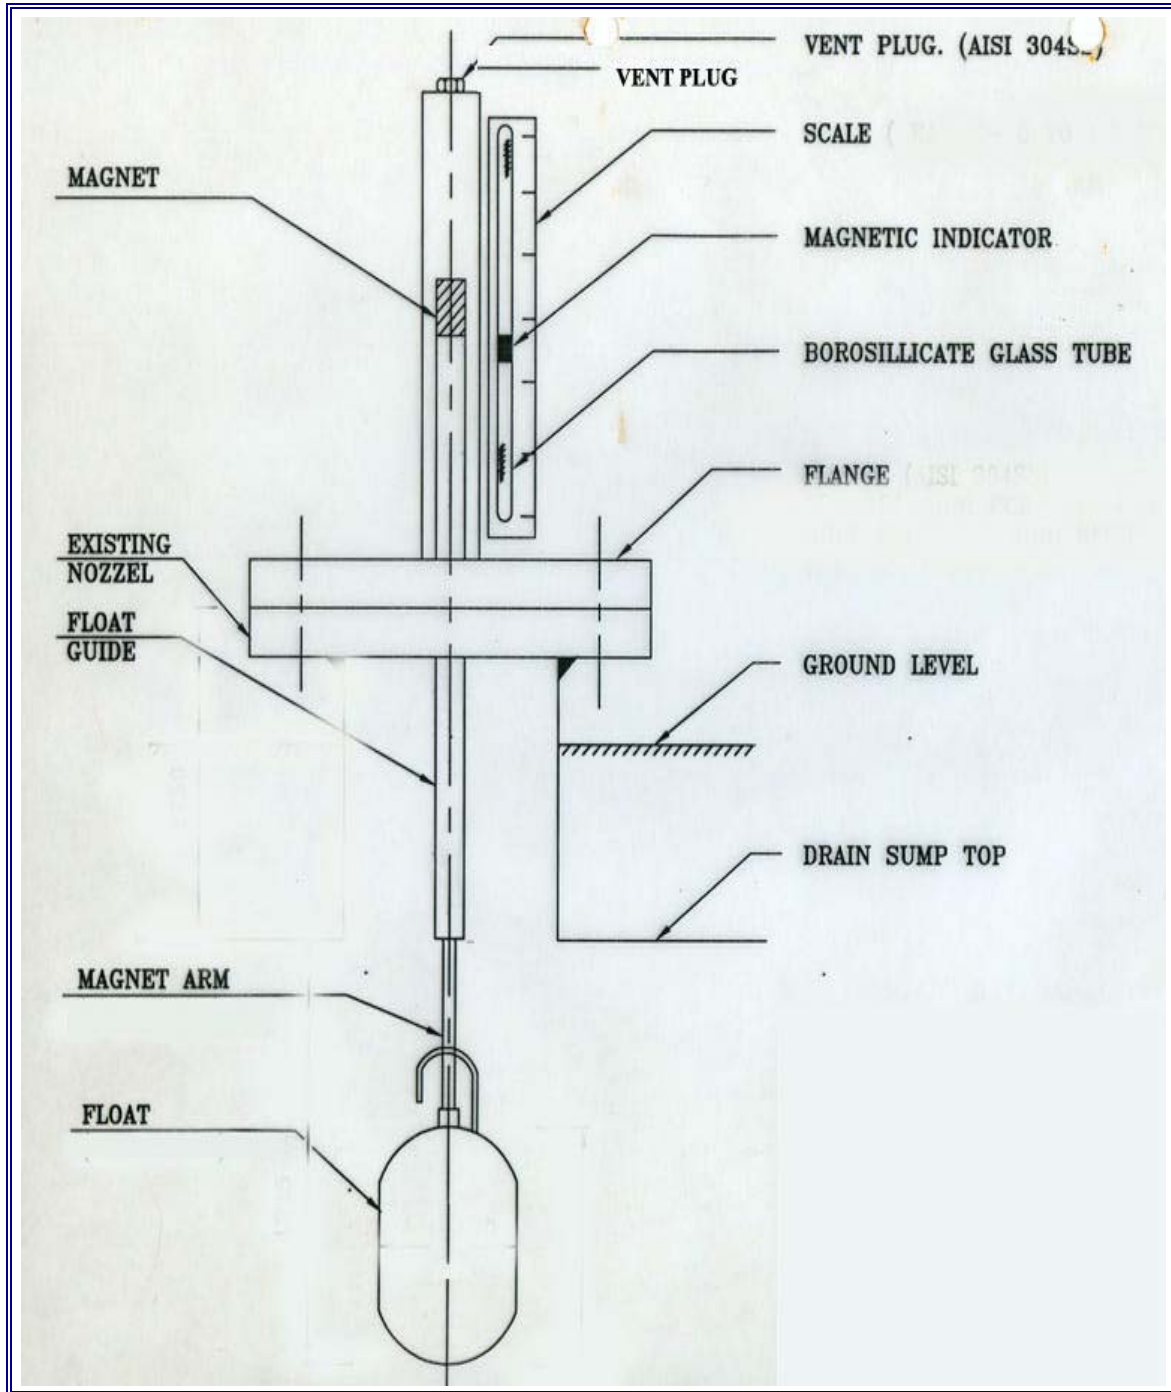

Schematic Drawing (Magnetic Level Gauge)

Schematic Drawing (Magnetic Level Gauge)

D. K. INSTRUMENTS PVT. LTD.

An ISO 9001:2000 Certified Company

76/2, Selimpur Road, Dhakuria, Kolkata – 700 031.

Ph. No.: 91-33-2415 1310 / 2405 0944, Fax: 91-33-2415 2311