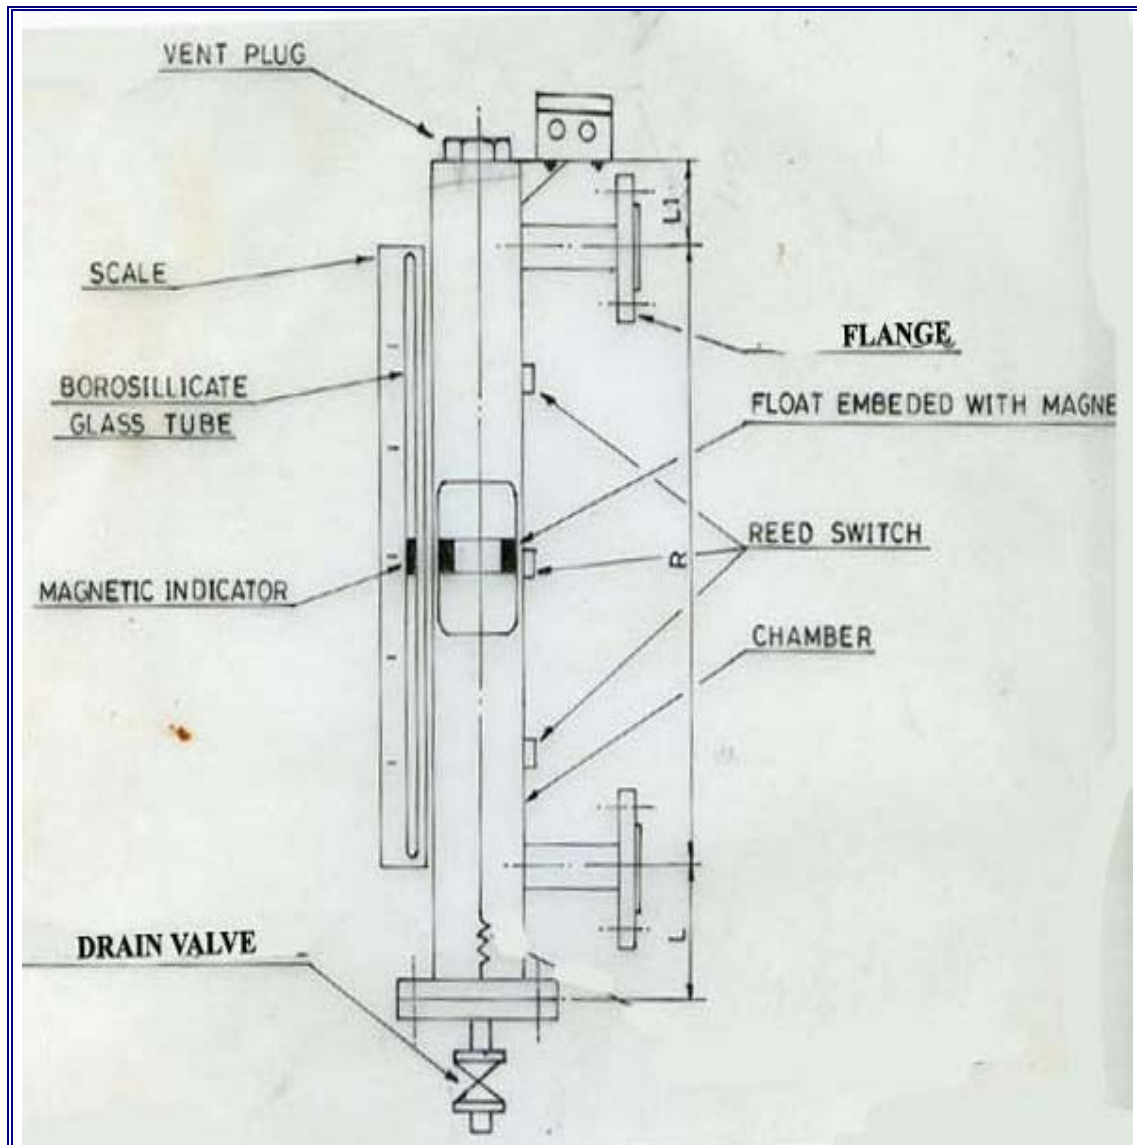

Schematic Drawing (Magnetic Level Gauge)

Schematic Drawing (Magnetic Level Gauge)

D. K. INSTRUMENTS PVT. LTD.

An ISO 9001:2000 Certified Company

76/2, Selimpur Road, Dhakuria, Kolkata – 700 031.

Ph. No.: 91-33-2415 1310 / 2405 0944, Fax: 91-33-2415 2311