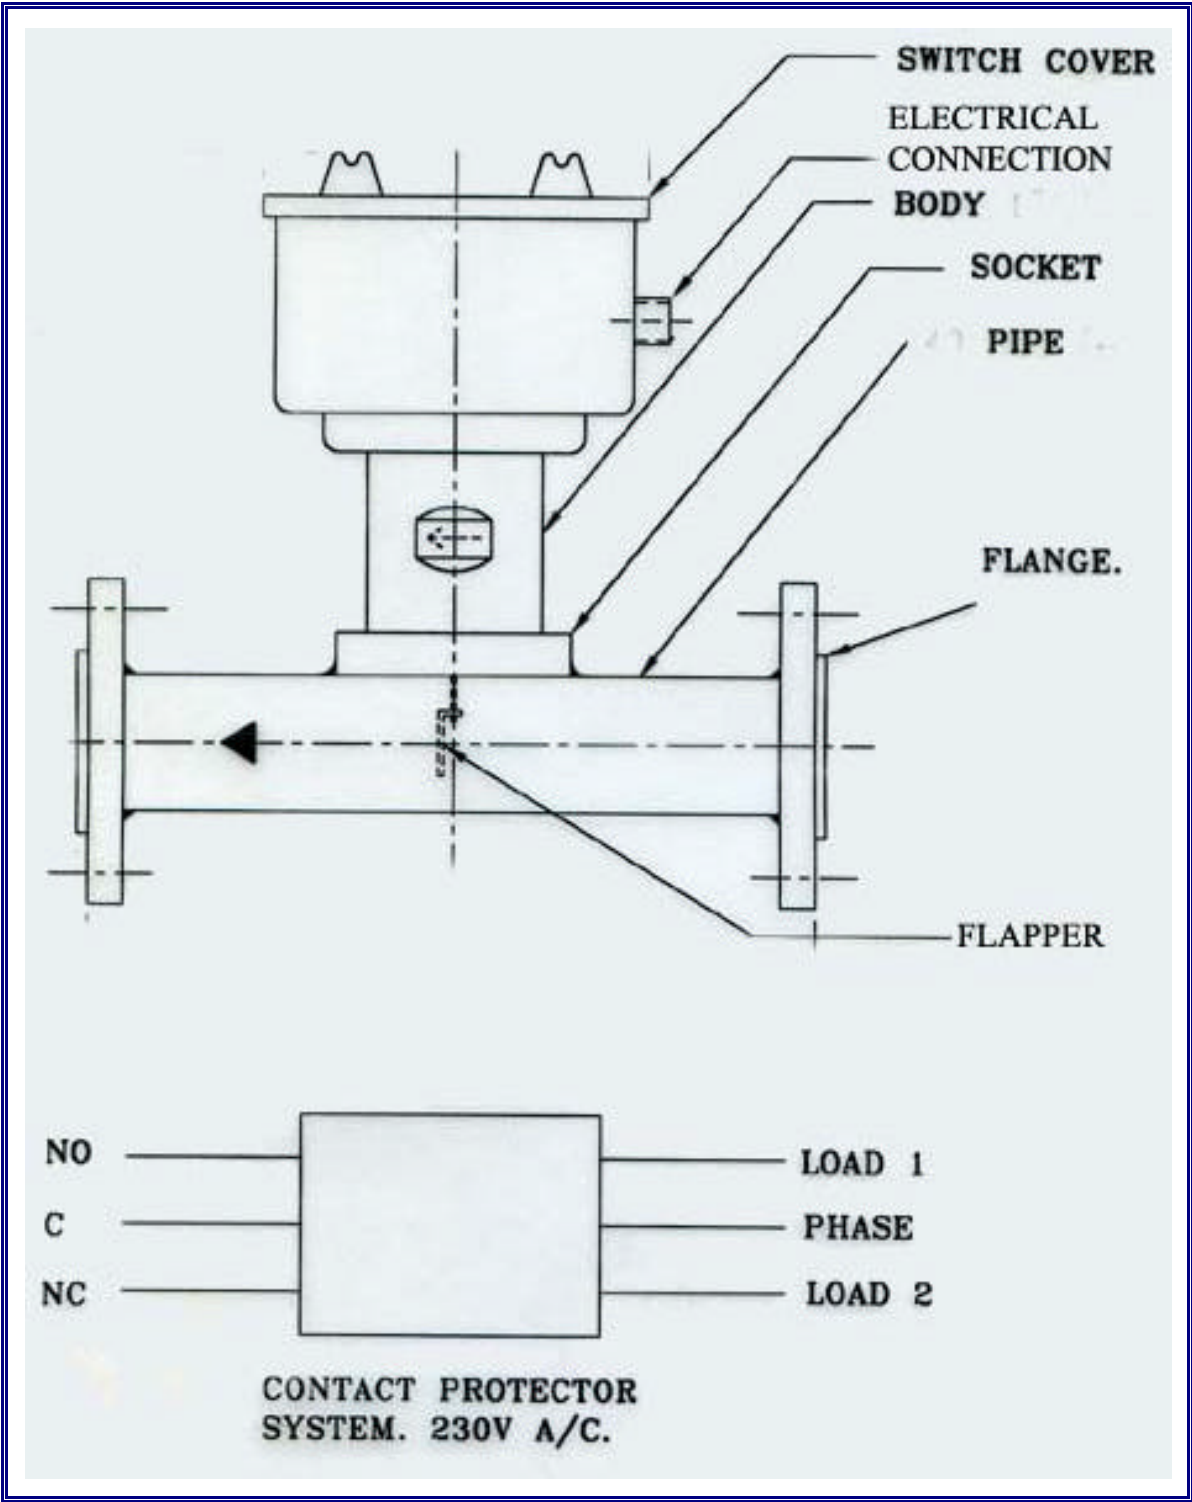

Schematic Drawing (Flow Switch – Blind Tee)

Schematic Drawing (Flow Switch)

Schematic Drawing (Flow Switch)

Schematic Drawing (Flame Proof - Flow Switch)

D. K. INSTRUMENTS PVT. LTD.

An ISO 9001:2000 Certified Company