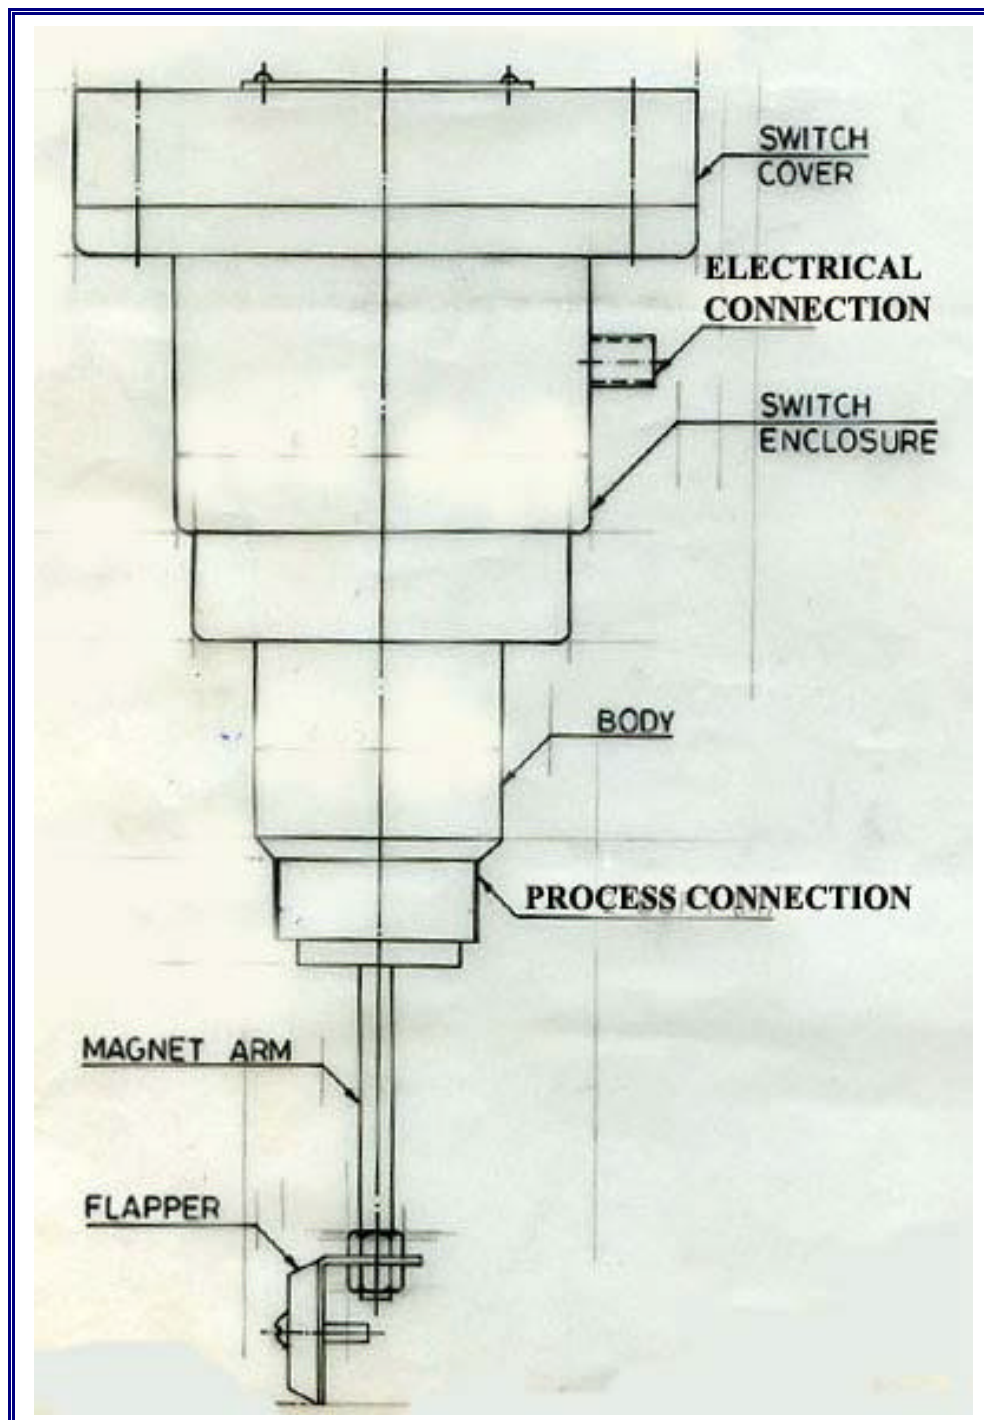

Schematic Drawing (Flow Switch – Blind Tee)

Schematic Drawing (Flow Switch)

Schematic Drawing (Flow Switch)

Schematic Drawing (Flame Proof - Flow Switch)

D. K. INSTRUMENTS PVT. LTD.

An ISO 9001:2000 Certified Company