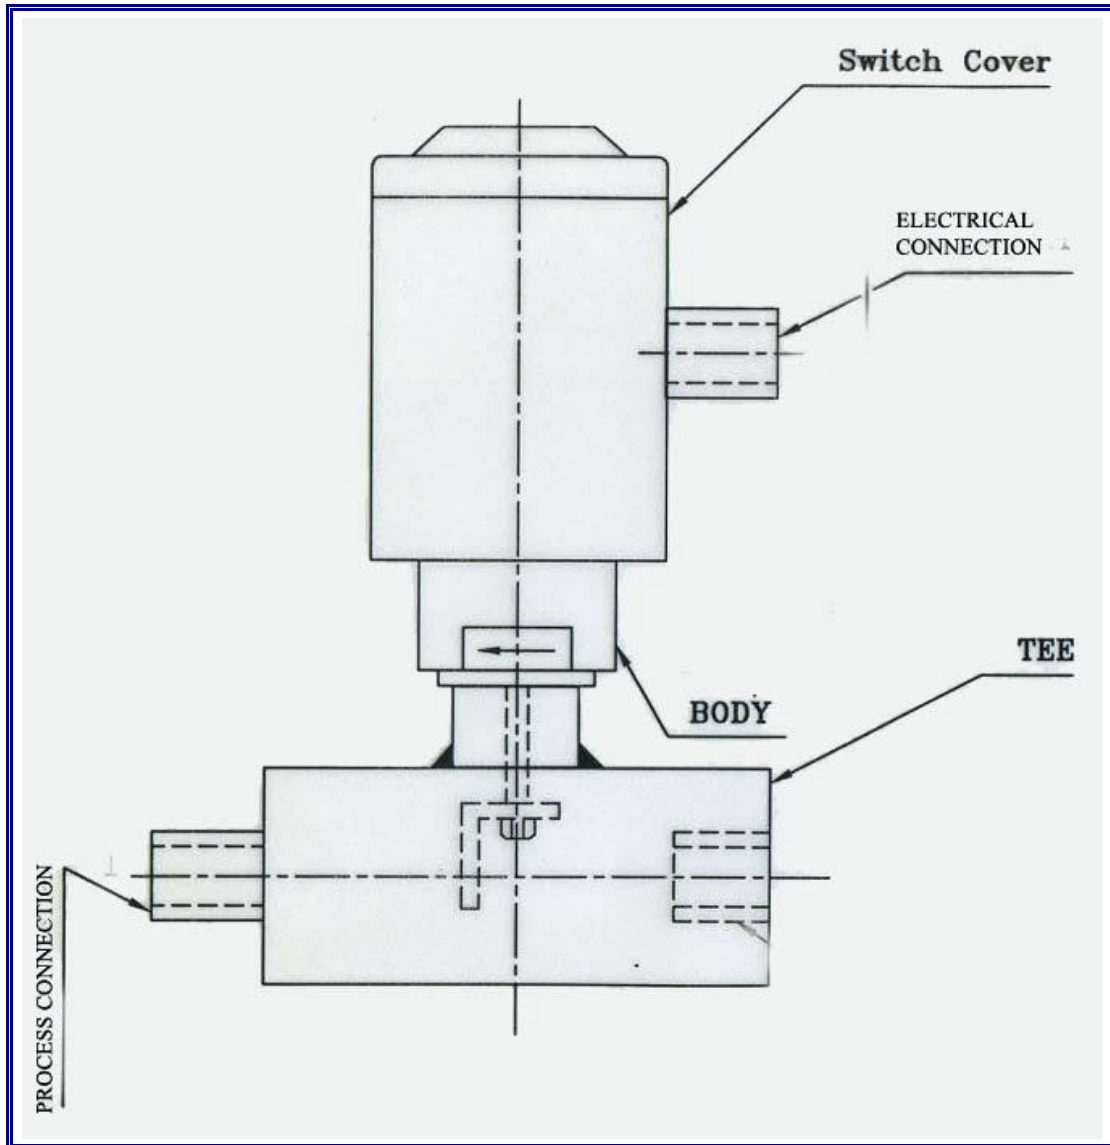

Schematic Drawing (Flow Switch – Blind Tee)

Schematic Drawing (Flow Switch)

Schematic Drawing (Flow Switch)

Schematic Drawing (Flame Proof - Flow Switch)

D. K. INSTRUMENTS PVT. LTD.

An ISO 9001:2000 Certified Company