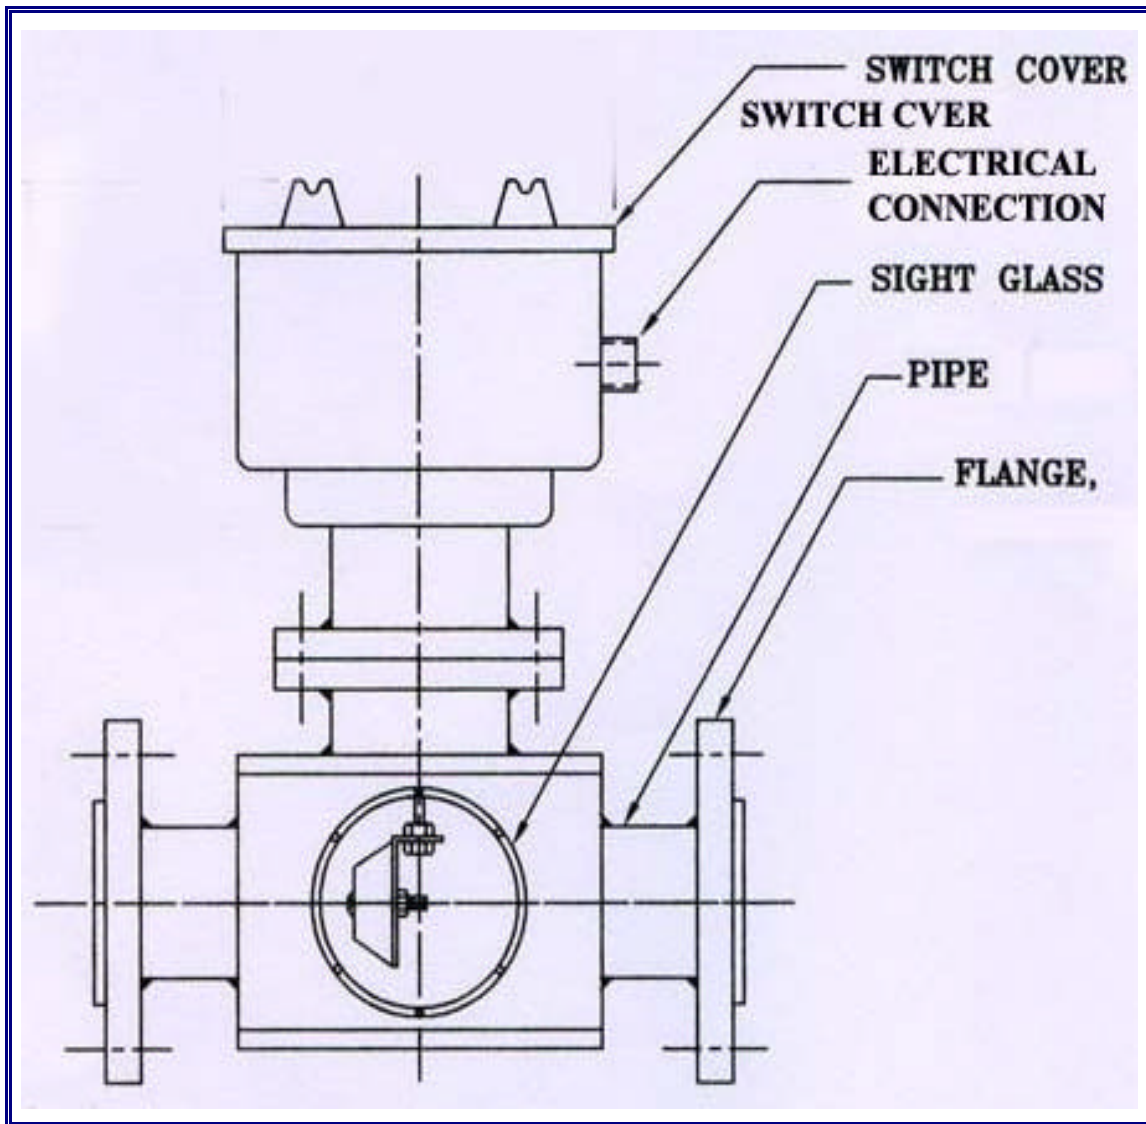

Schematic Drawing (Flow Switch – Blind Tee)

Schematic Drawing (Flow Switch)

Schematic Drawing (Flow Switch)

Schematic Drawing (Flame Proof - Flow Switch)

D. K. INSTRUMENTS PVT. LTD.

An ISO 9001:2000 Certified Company