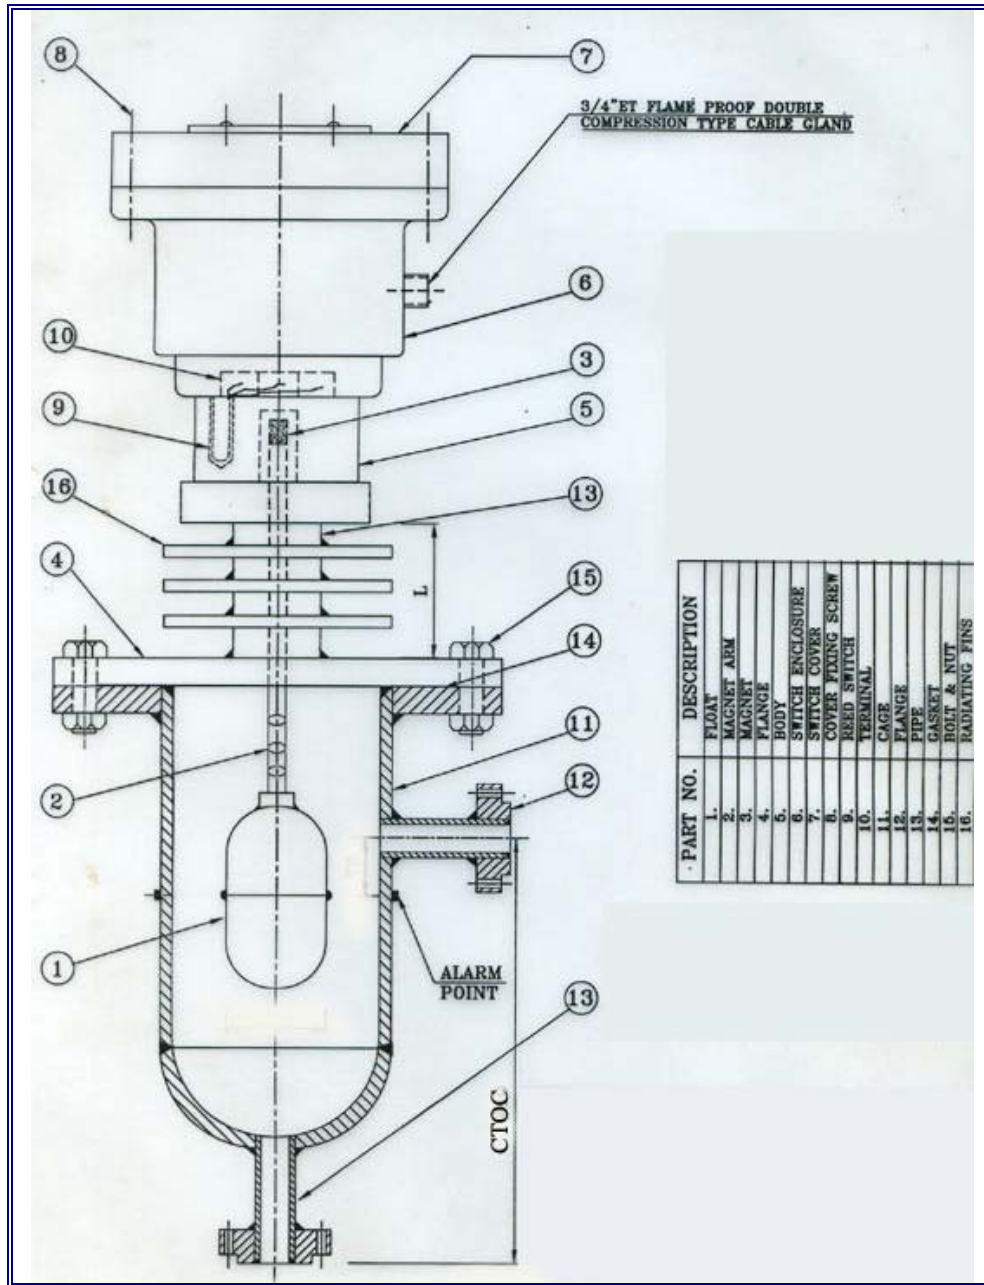

Schematic Drawing (Displacer Type – Reed Switch)

Schematic Drawing (Flame Proof Displacer Type – Reed switch)

Schematic Drawing (Displacer Type – Reed Switch)

Schematic Drawing (Displacer Type – Reed Switch)

Schematic Drawing (Flameproof External Cage Float Type For High Pressure & Temp – Reed Switch)

D. K. INSTRUMENTS PVT. LTD.

An ISO 9001:2000 Certified Company

76/2, Selimpur Road, Dhakuria, Kolkata – 700 031.