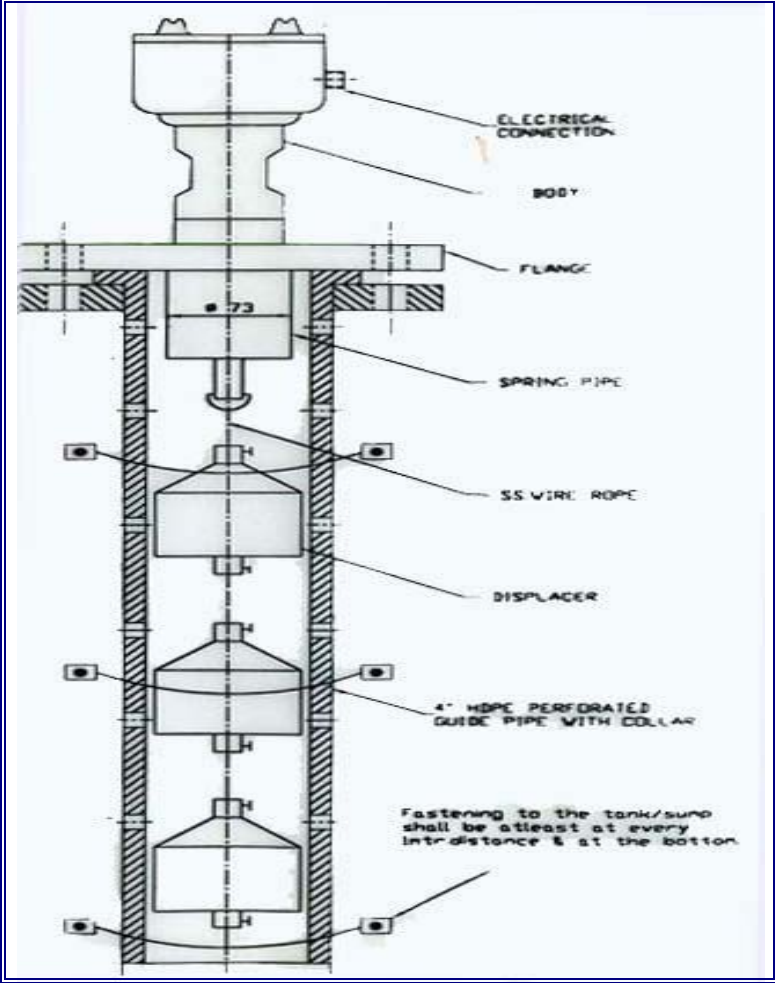

Schematic Drawing (Displacer Type – Reed Switch)

Schematic Drawing (Flame Proof Displacer Type – Reed switch)

Schematic Drawing (Displacer Type – Reed Switch)

Schematic Drawing (Displacer Type – Reed Switch)

Schematic Drawing (Flameproof External Cage Float Type For High Pressure & Temp – Reed Switch)

D. K. INSTRUMENTS PVT. LTD.

An ISO 9001:2000 Certified Company

76/2, Selimpur Road, Dhakuria, Kolkata – 700 031.