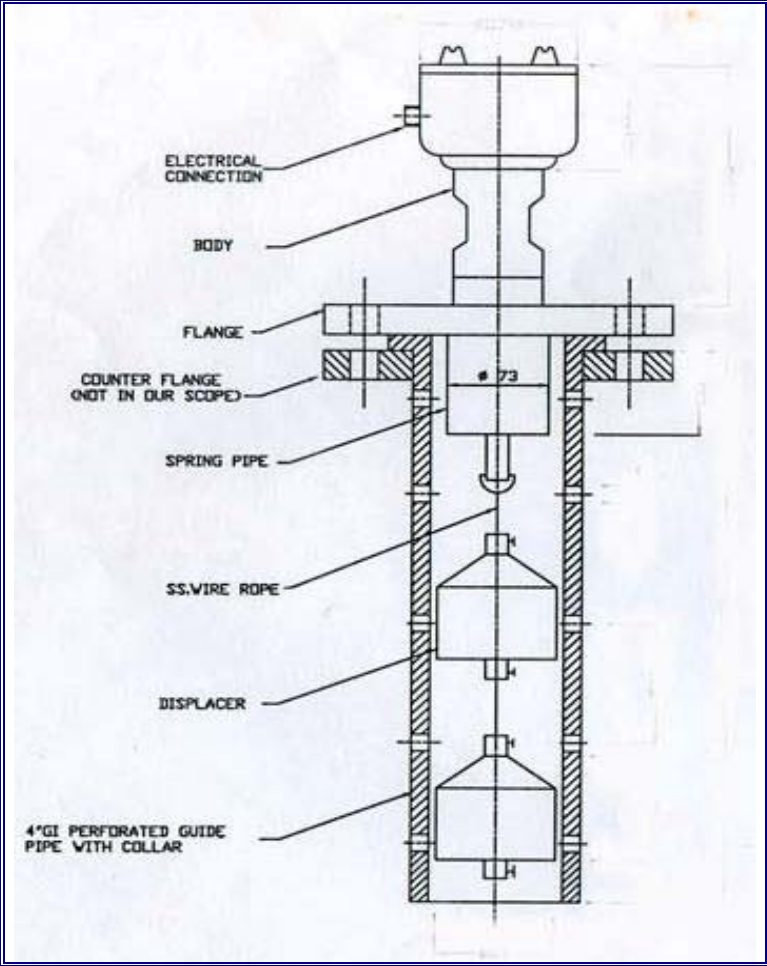

Schematic Drawing (Displacer Type – Reed Switch)

Schematic Drawing (Flame Proof Displacer Type – Reed switch)

Schematic Drawing (Displacer Type – Reed Switch)

Schematic Drawing (Displacer Type – Reed Switch)

Schematic Drawing (Flameproof External Cage Float Type For High Pressure & Temp – Reed Switch)

D. K. INSTRUMENTS PVT. LTD.

An ISO 9001:2000 Certified Company

76/2, Selimpur Road, Dhakuria, Kolkata – 700 031.