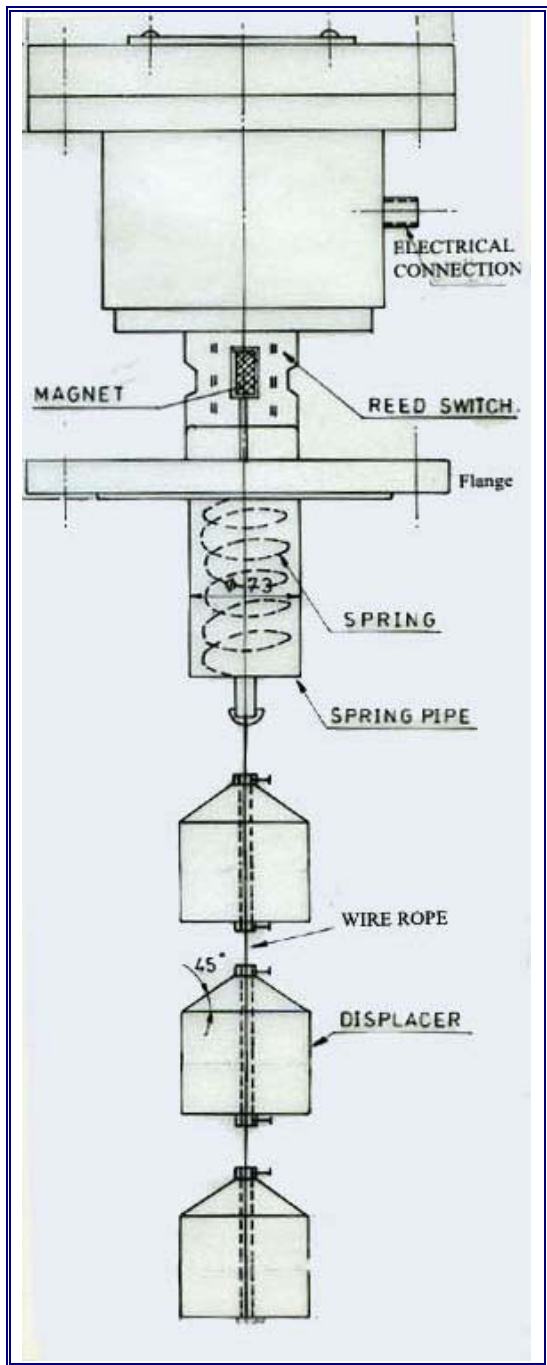

Schematic Drawing (Displacer Type – Reed Switch)

Schematic Drawing (Flame Proof Displacer Type – Reed switch)

Schematic Drawing (Displacer Type – Reed Switch)

Schematic Drawing (Displacer Type – Reed Switch)

Schematic Drawing (Flameproof External Cage Float Type For High Pressure & Temp – Reed Switch)

D. K. INSTRUMENTS PVT. LTD.

An ISO 9001:2000 Certified Company

76/2, Selimpur Road, Dhakuria, Kolkata – 700 031.