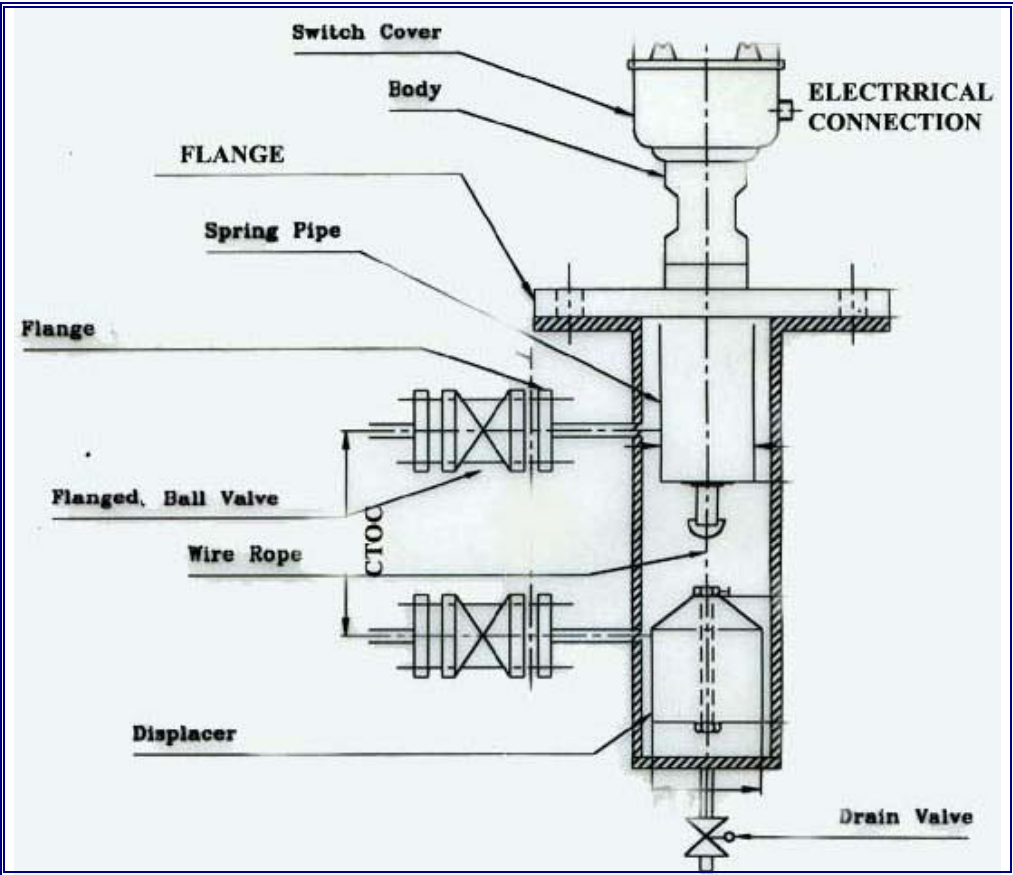

Schematic Drawing (Displacer Type – Reed Switch)

Schematic Drawing (Flame Proof Displacer Type – Reed switch)

Schematic Drawing (Displacer Type – Reed Switch)

Schematic Drawing (Displacer Type – Reed Switch)

Schematic Drawing (Flameproof External Cage Float Type For High Pressure & Temp – Reed Switch)

D. K. INSTRUMENTS PVT. LTD.

An ISO 9001:2000 Certified Company

76/2, Selimpur Road, Dhakuria, Kolkata – 700 031.